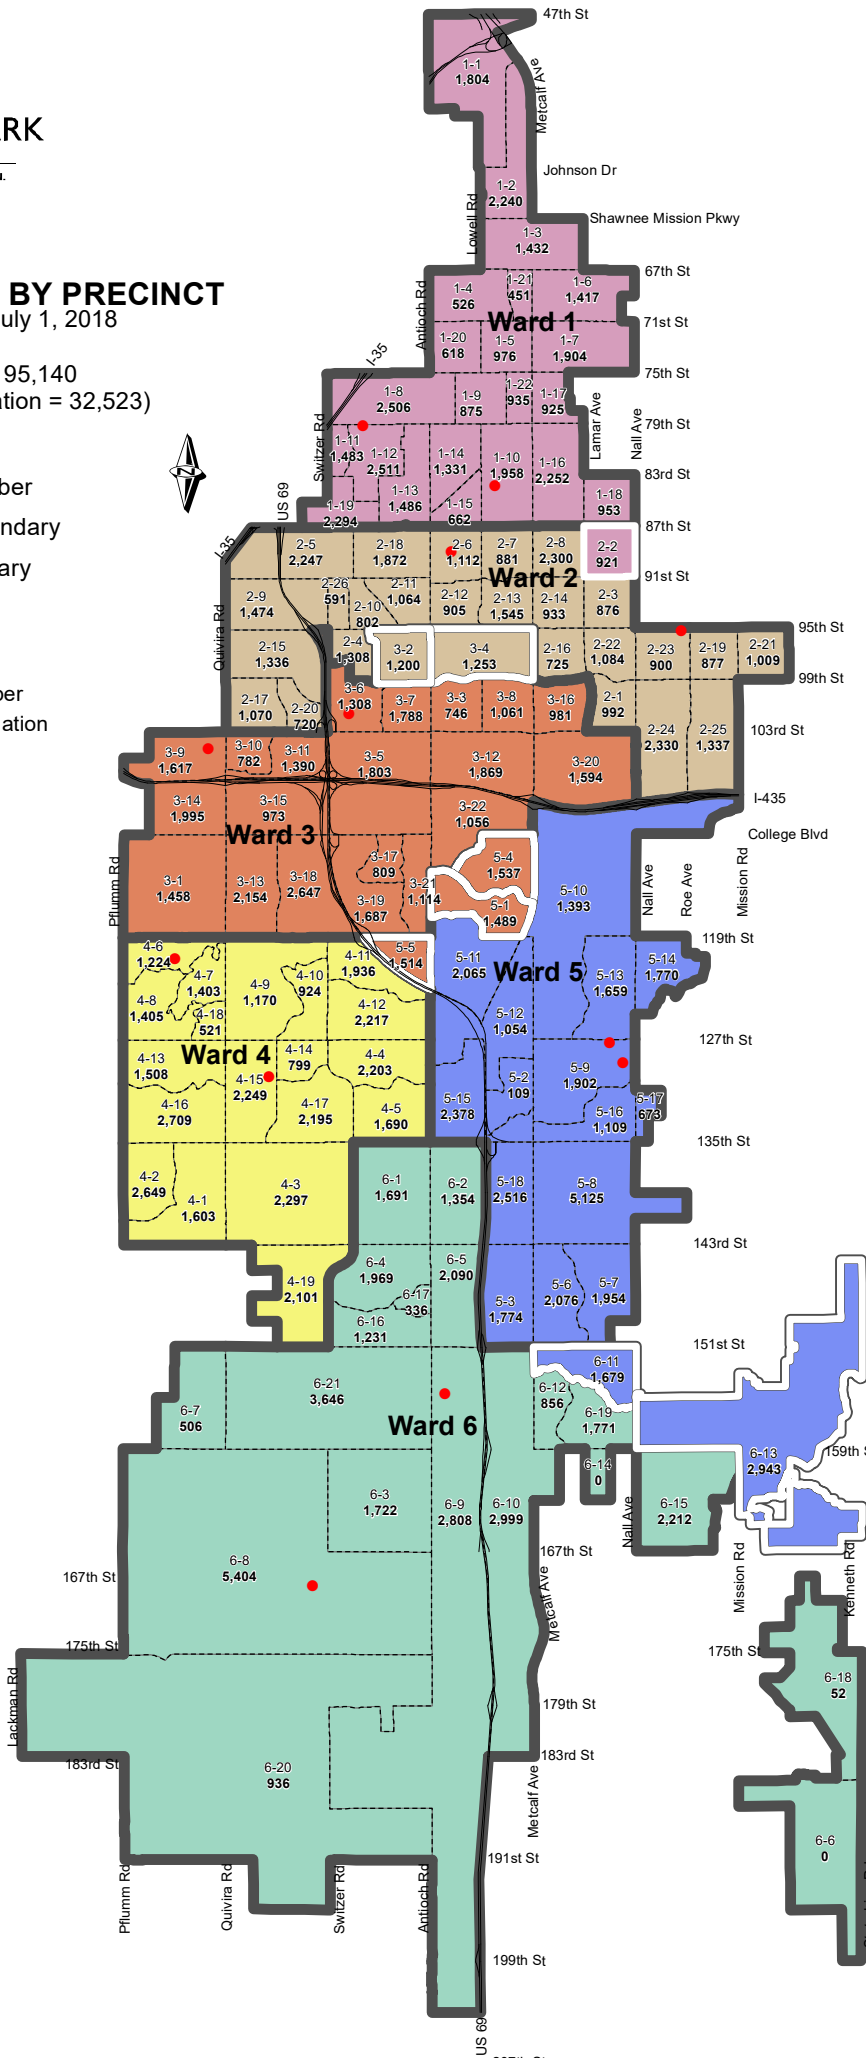

POPULATION BY PRECINCT
Estimate Effective July 1, 2018

Total Population = 195,140
(Mean Ward Population = 32,523)

- Councilmember
 - Precinct Boundary
 - Ward Boundary
- 3-8 Precinct Number
1,061 Precinct Population

Option 4

POPULATION TOTALS:

WARD 1 - 32,460
WARD 2 - 32,743
WARD 3 - 33,372
WARD 4 - 32,803
WARD 5 - 32,179
WARD 6 - 31,583

Number of Precinct Moves = 8
Total Deviation = 5.5%