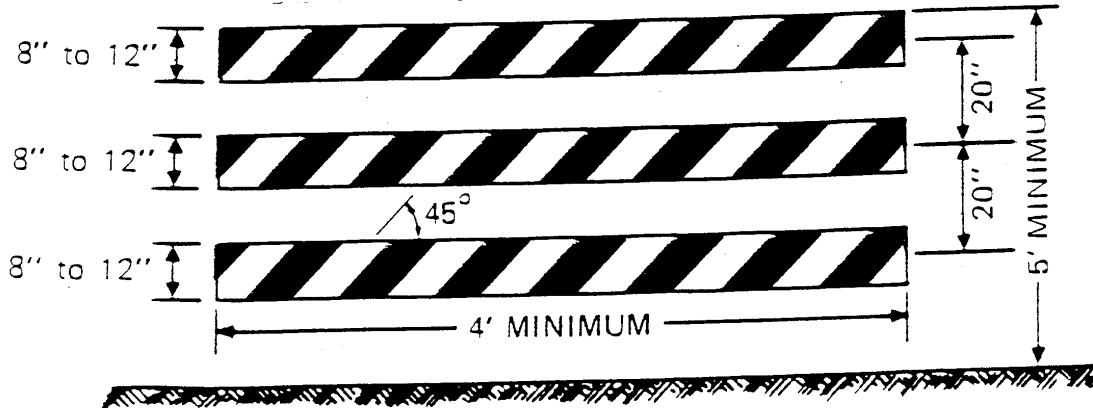

Appendix "A"

BARRICADES AND SIGNS FOR BLOCK PARTIES

ROAD CLOSED and BLOCK PARTY signs are black lettering on a white background

SIGN:

BARRICADE:

Diagonal lines are alternating orange & white stripes

TYPE III BARRICADE

Signs must be placed on top of standard street barricades (Type III). Both signs and barricades must be supplied by the applicant. These are commercially available from several businesses, some of which are located in the Yellow Pages under "Barricades".