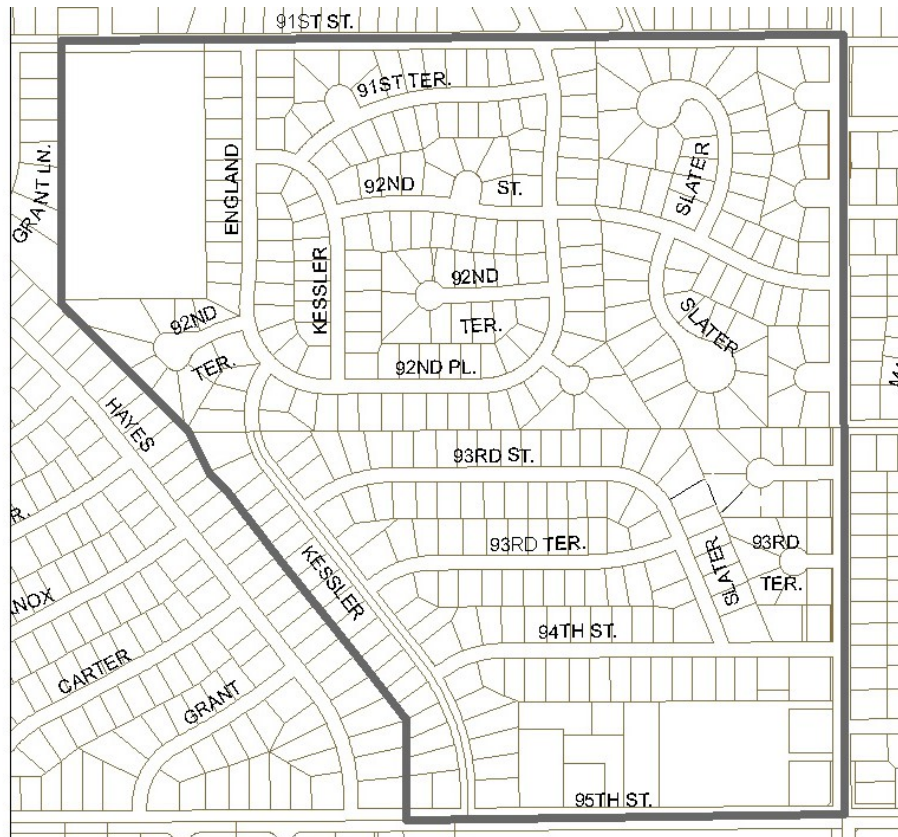

HERITAGE HILLS NEIGHBORHOOD MAP

Heritage Hills Neighborhood Meeting

Please join us!

Who (can attend): If you live in the Heritage Farms subdivision or Cherokee Hills subdivision area between 91st and 95th and have received this flier. SEE MAP ON OTHER SIDE.

What (to bring): Cookies to share. Home-made or store bought.

Where: Pawnee Elementary School Cafeteria, 9501 W. 91st.

When: Thursday, Nov. 18 at 7 p.m.

Agenda:

1. Voting for new Chairperson and Vice Chairperson. Neighbors Stephany Bowley and Shelley Beck have been nominated for these positions.
2. Find Nominee for a Secretary.
3. Discuss Street Representatives.
4. Expectations for the following year (Garage Sale 2011, Topics for future meetings, etc.).