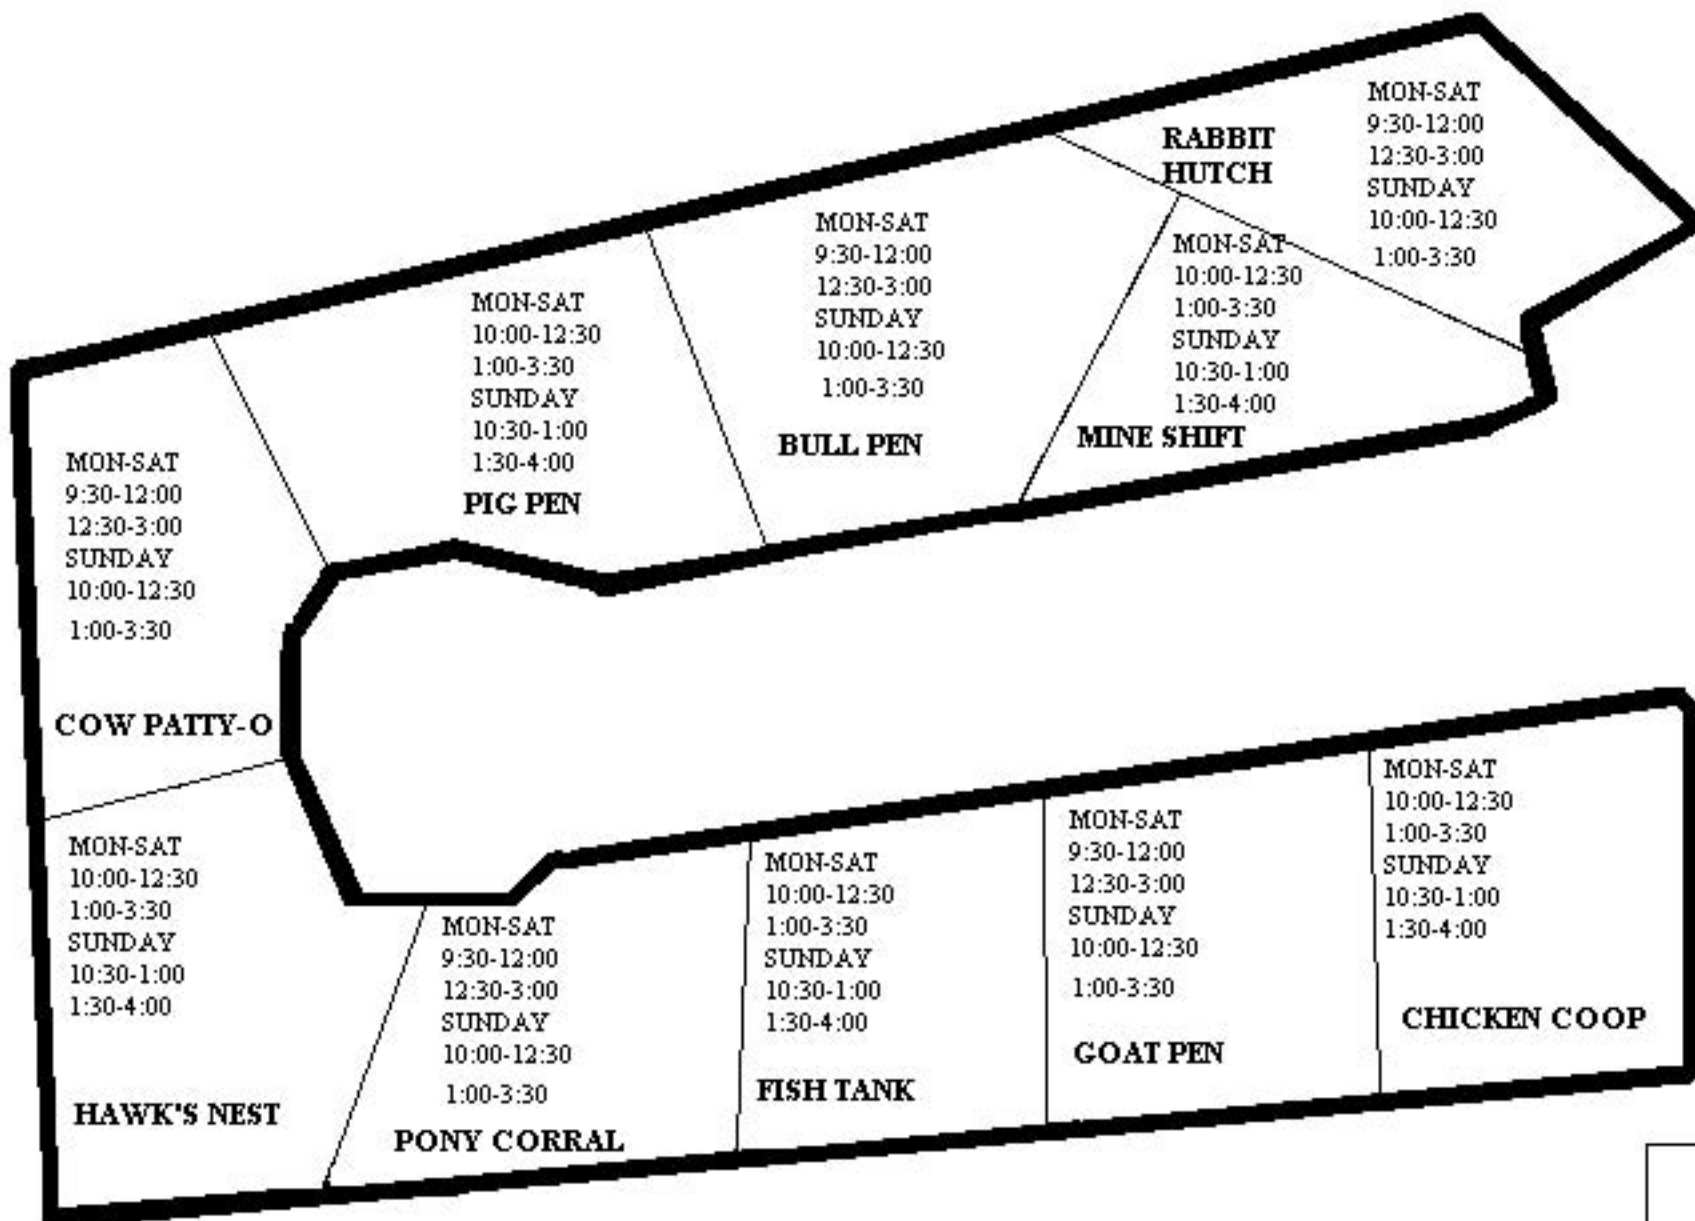

# FARMSTEAD PARTY CORRALS

**MAIN  
BUILDING**