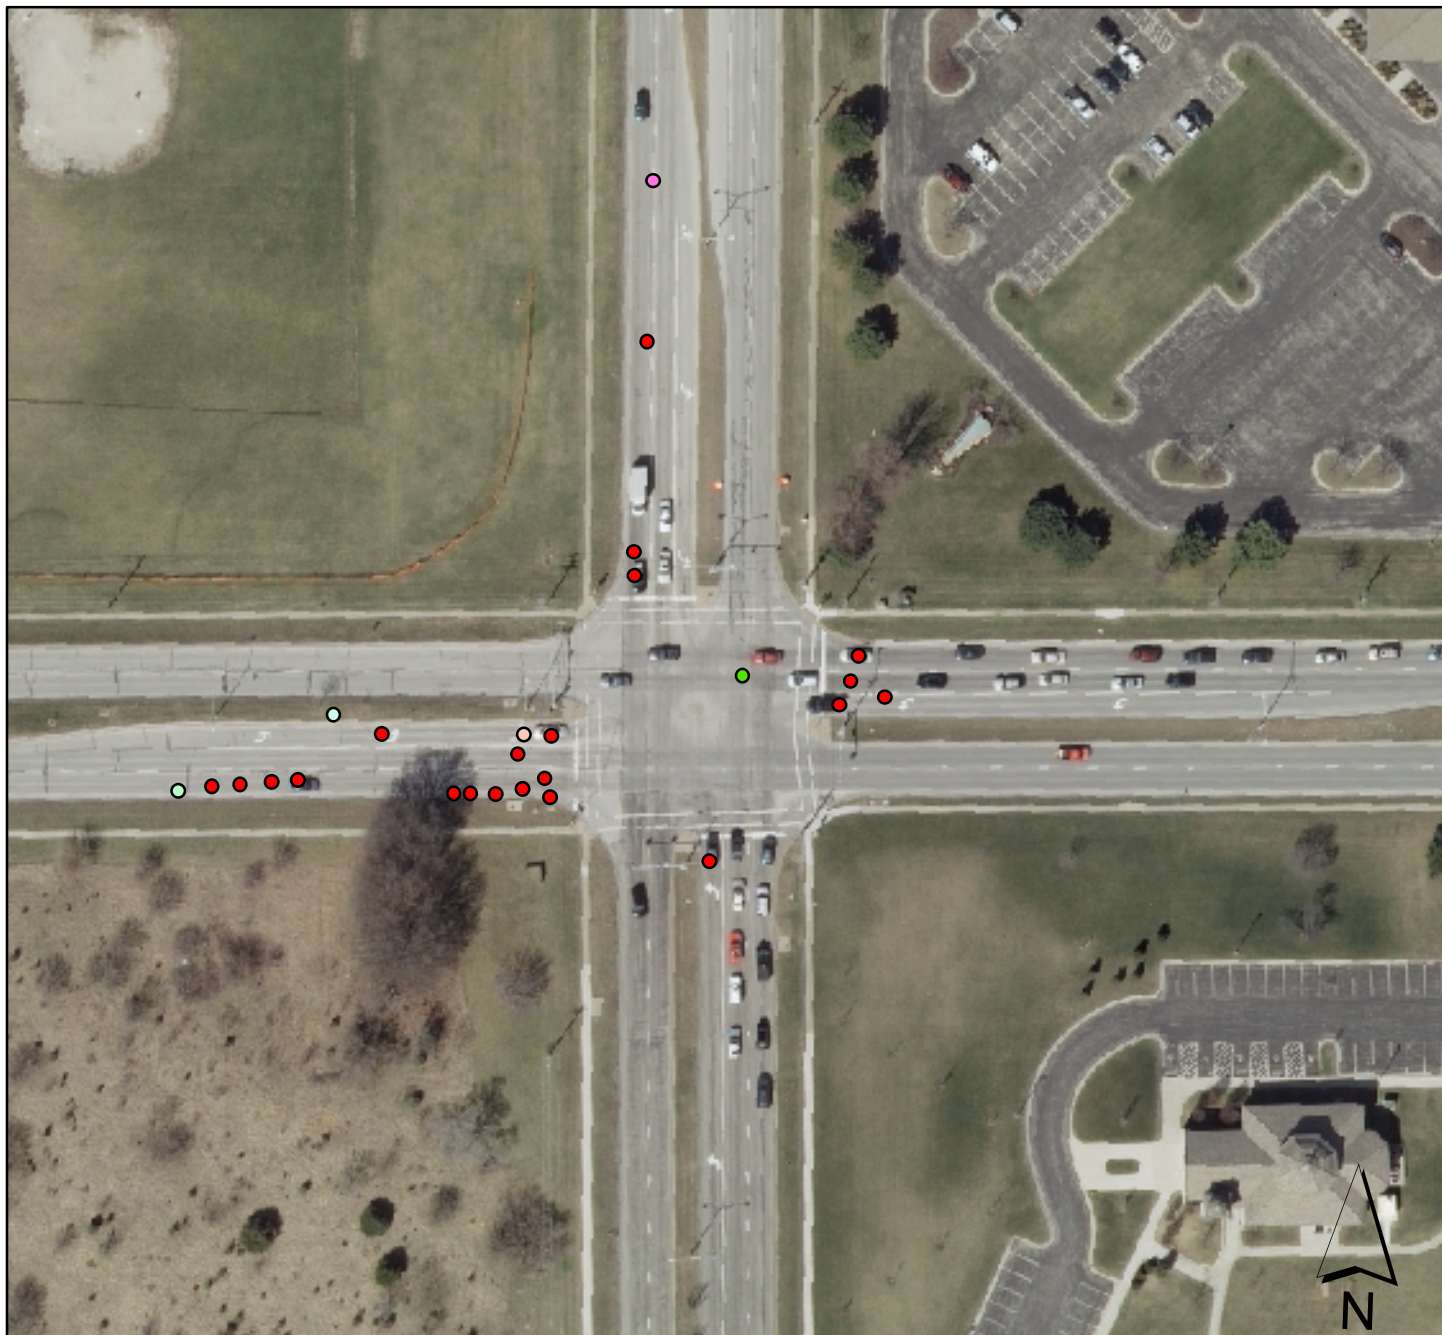

Pflumm & 119th

2010 Accidents

Legend

Pflumm & 119th

Accident Type

- Rear End - 21
- Angle - 1
- Sideswipe - 1
- Backed into - 1
- Loss of control - 1
- Other - 1