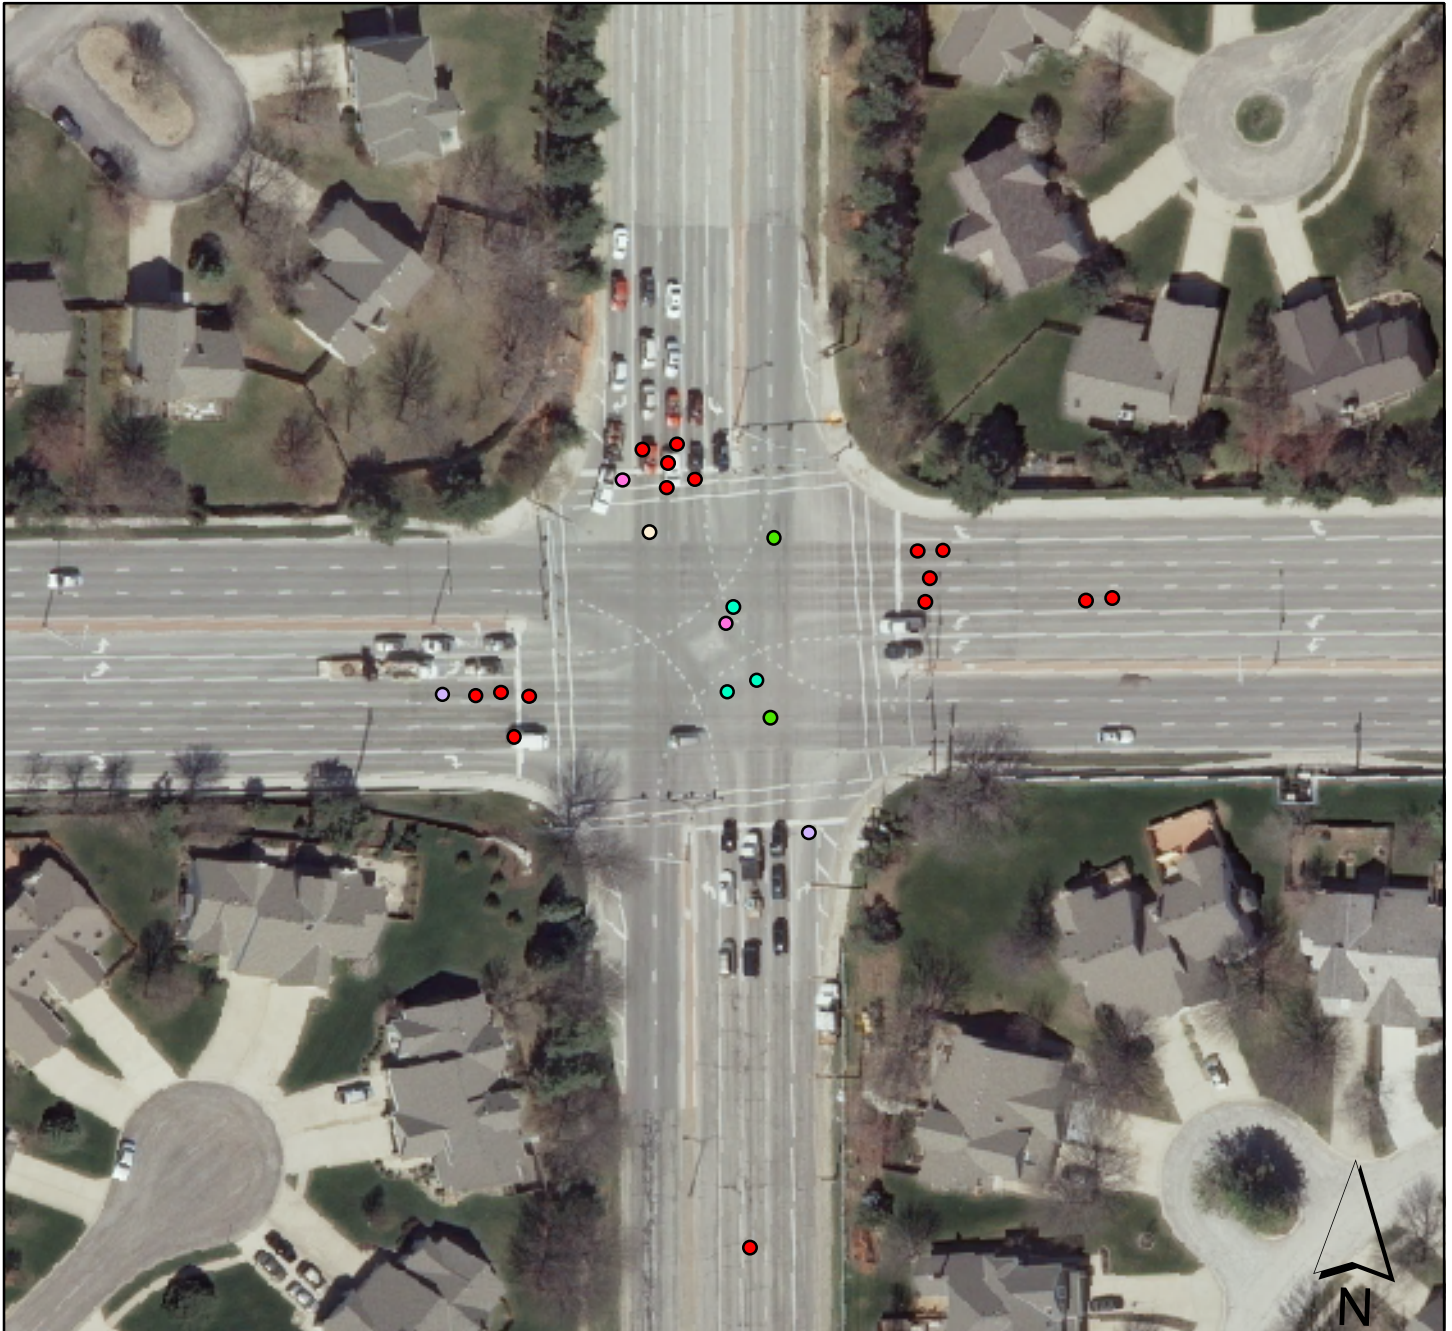

Antioch & 119th

2010 Accidents

Legend

Antioch & 119th

Accident Type

- Rear End - 16
- Angle - 2
- Sideswipe - 2
- Left turn opposing - 3
- Bicycle - 1
- Other - 2