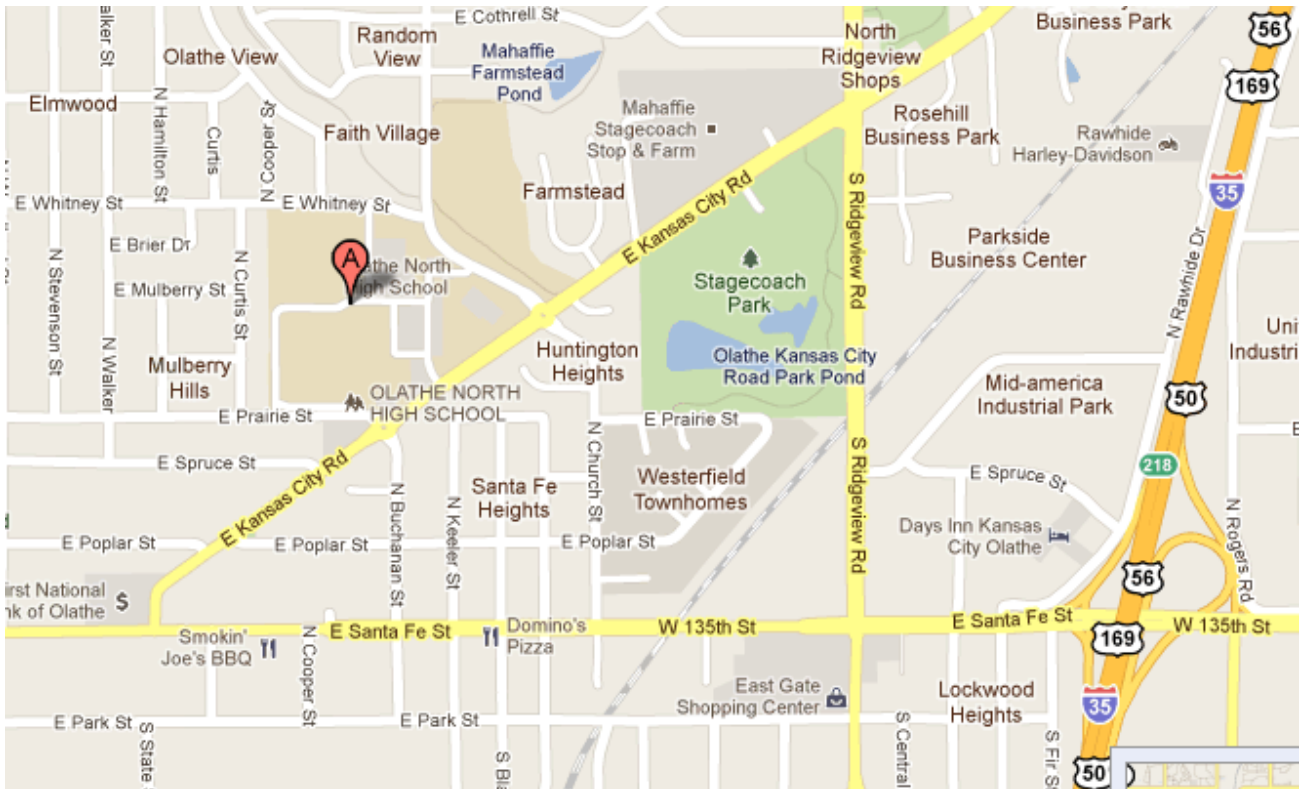

## From I-35

- I-35 to Santa Fe (exit 218)
- West on Santa Fe
- North on North Buchanan Street
- West on East Prairie Street (2nd exit in roundabout)
- Olathe North will be on your right

## From K-10

- K-10 to Ridgeview
- South on Ridgeview
- West on East Kansas City Rd
- West on East Prairie Street (1st exit in roundabout)

## From K-7

- K-7 to West Harold Street
- East on West Harold Street
- South on North Walker Street
- East on East Prairie Street

### From I-35

- I-35 to 119th Street (exit 220)
- West on 119th Street
- North on Ridgeview Rd
- West on College Blvd.
- Olathe Northwest HS will be on your right