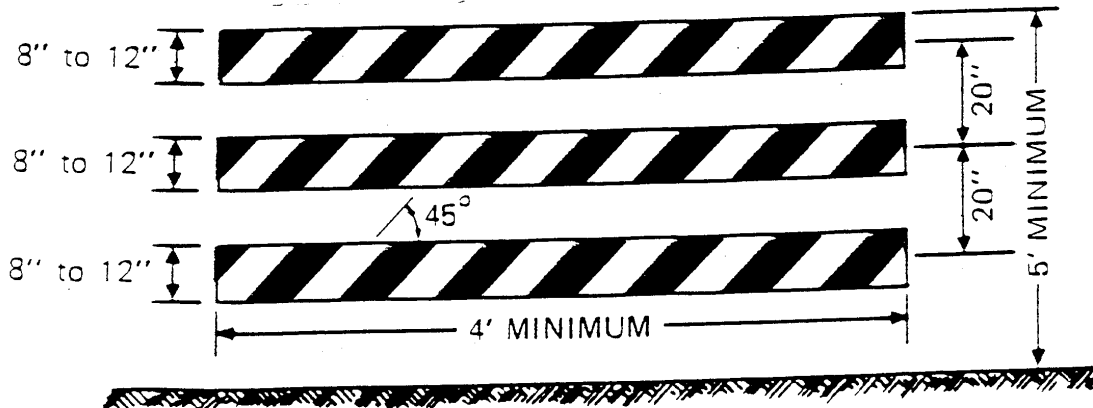

**Appendix "A"**

**BARRICADES AND SIGNS FOR BLOCK PARTIES**

ROAD CLOSED and BLOCK PARTY signs are black lettering on a white background

SIGN:

BARRICADE:

Diagonal lines are alternating orange & white stripes

**TYPE III BARRICADE**

Signs must be placed on top of standard street barricades (Type III). Both signs and barricades must be supplied by the applicant. These are commercially available from several businesses, some of which are located in the Yellow Pages under "Barricades".